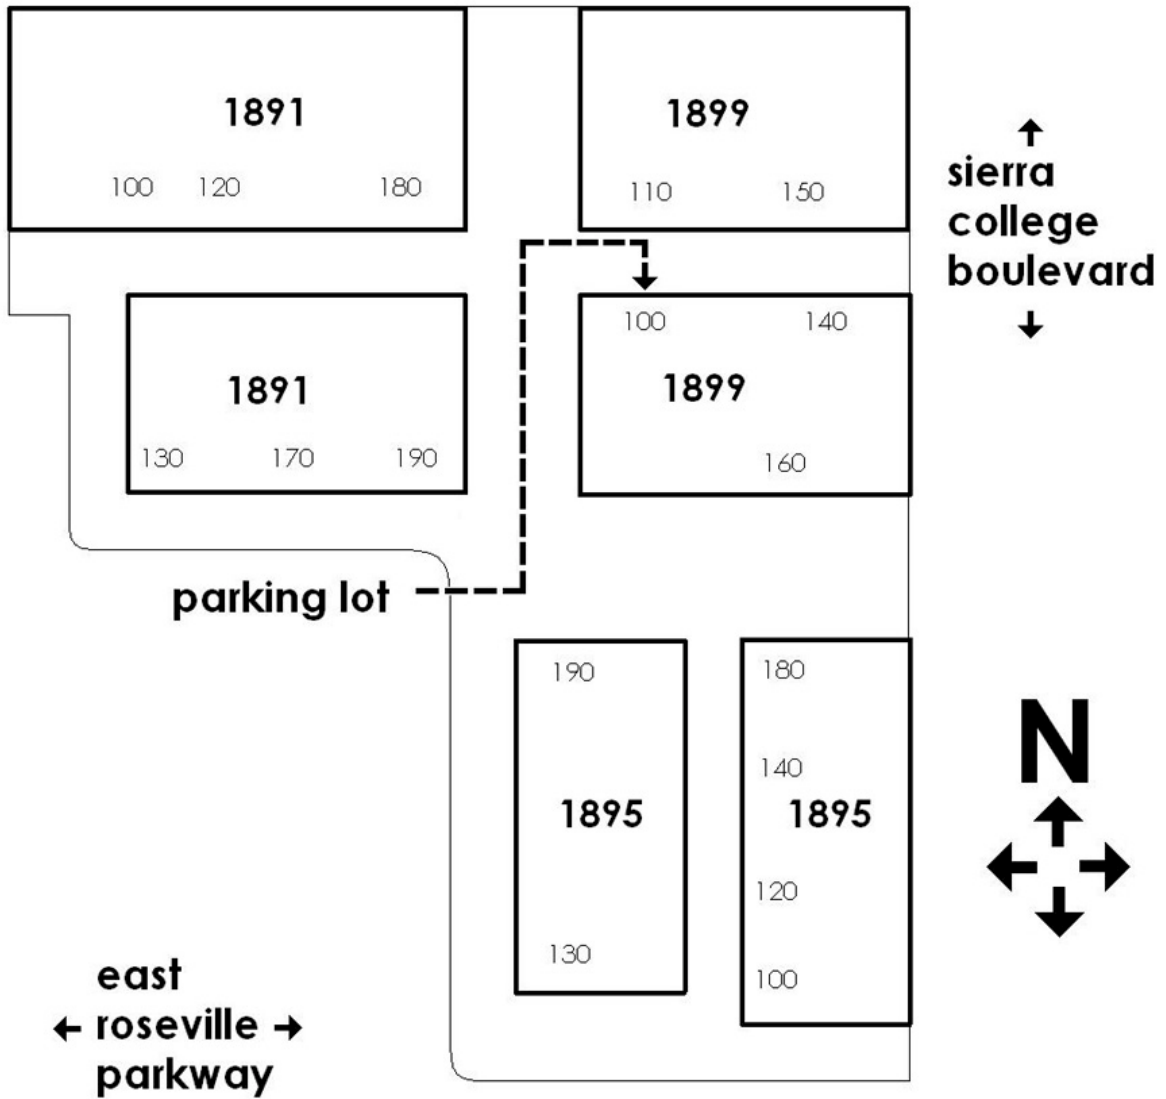

**Dan Metevier, Psy.D.**  
1899 East Roseville Parkway, Suite 100  
Roseville, CA 95661

**916.554.0795**

**The Vineyards at Granite Bay**