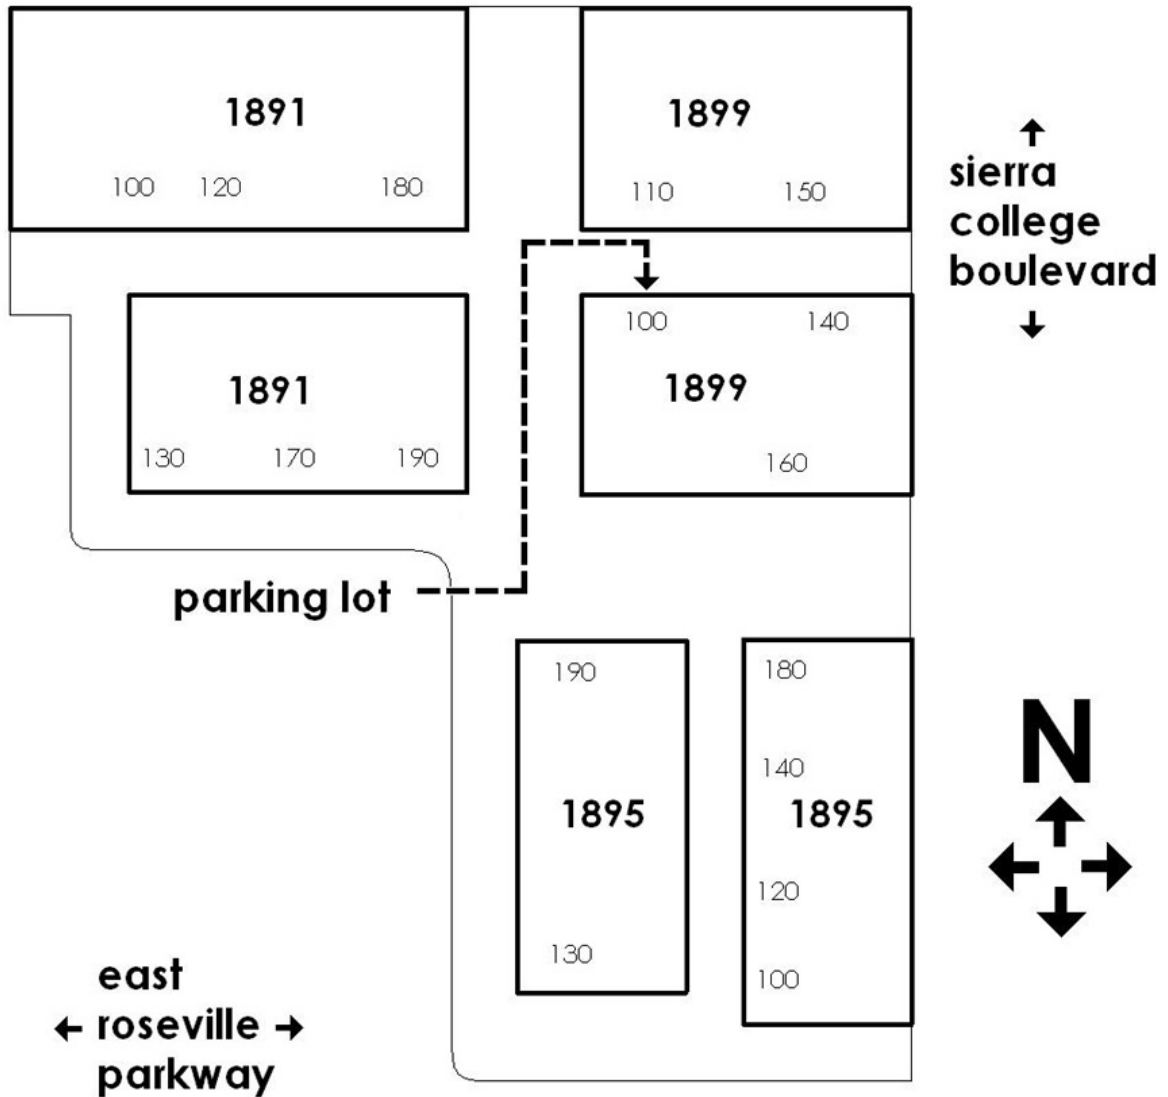

Dan Metevier, Psy.D.
1899 East Roseville Parkway, Suite 100
Roseville, CA 95661

916.410.9140

The Vineyards at Granite Bay